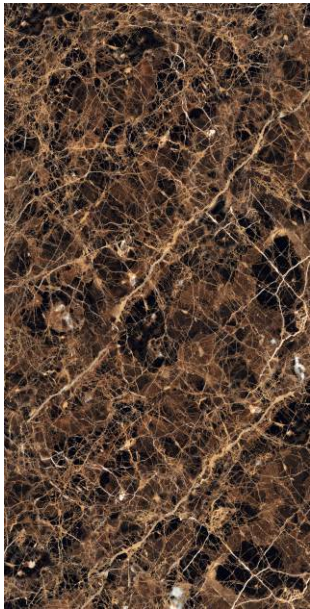

EMPERADOR BROWN

60x
120cm