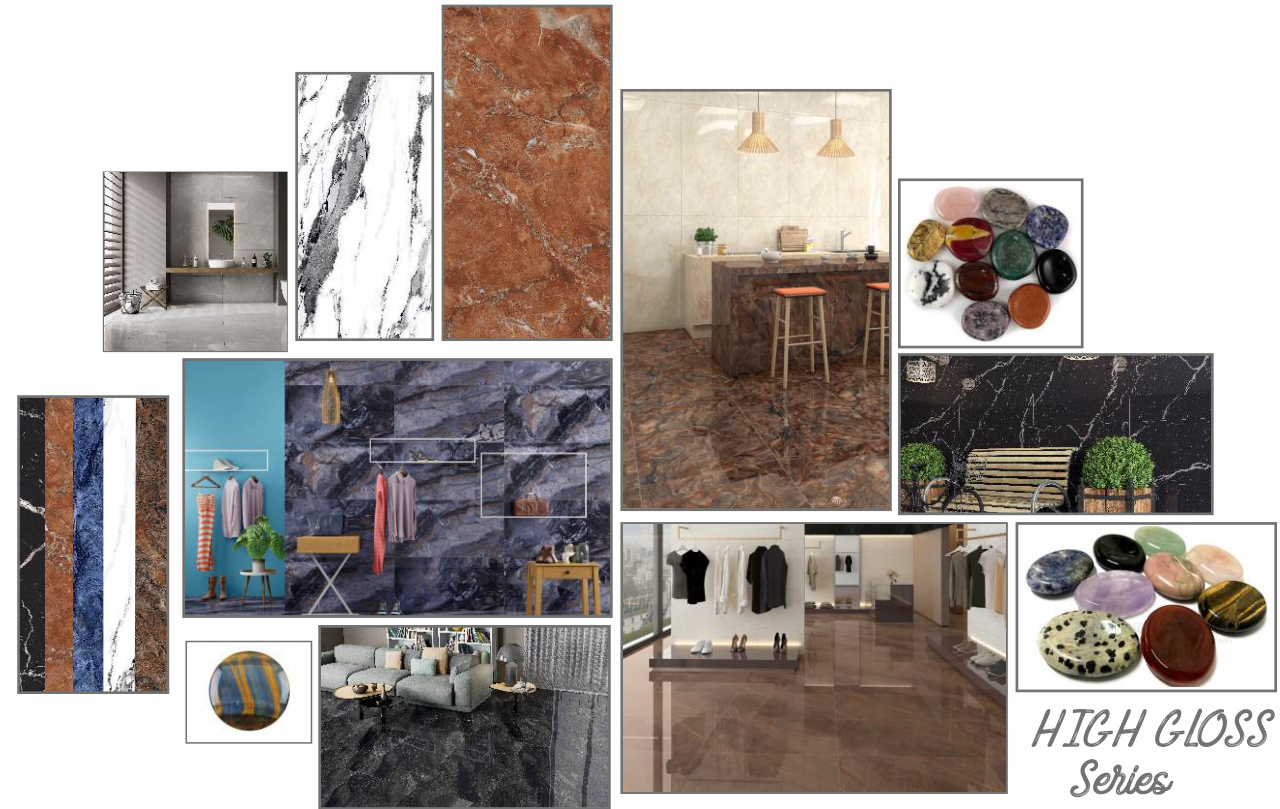

60x120cm GLAZED PORCELAIN TILES