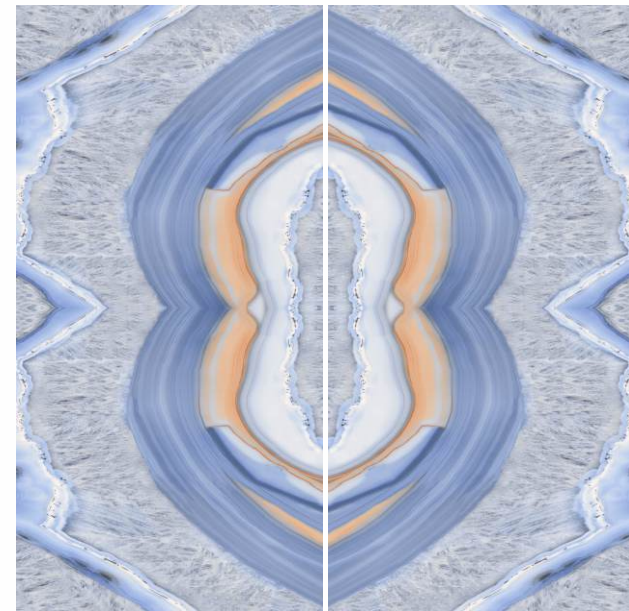

BM-1013

⊞ R-1