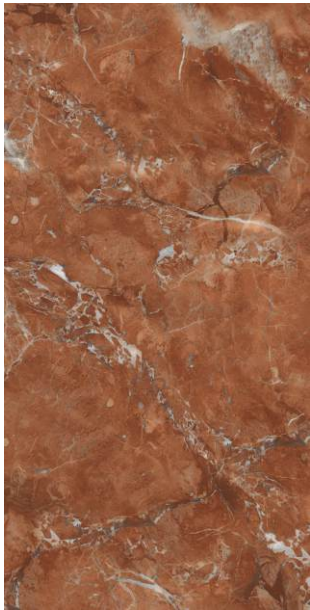

ROSSO ALICANTE