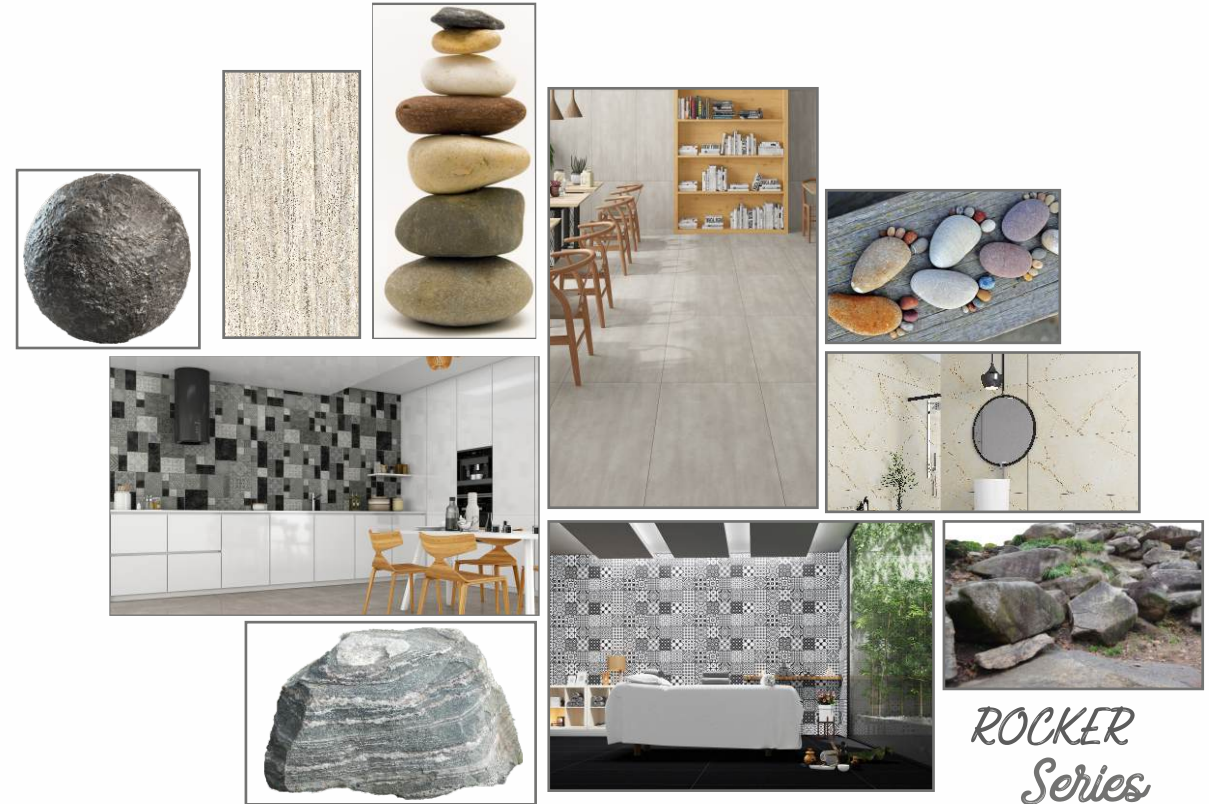

60x120cm

GLAZED PORCELAIN TILES