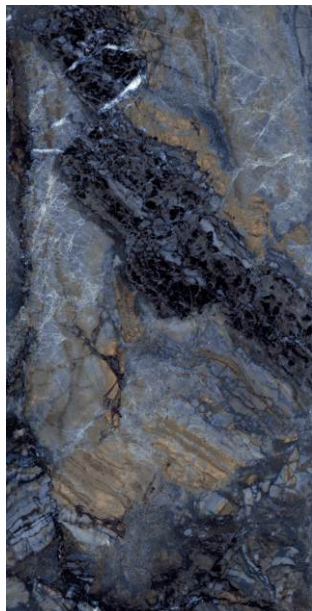

**GLAZED
PORCELAIN TILES**

**Finish:
HIGH GLOSS**

**Thickness:
9 mm**

60x
120cm

VOLCANO BRONZE R-3

VOLCANO BLUE R-3

VOLCANO BLACK R-3

QUANTUM BLUE 