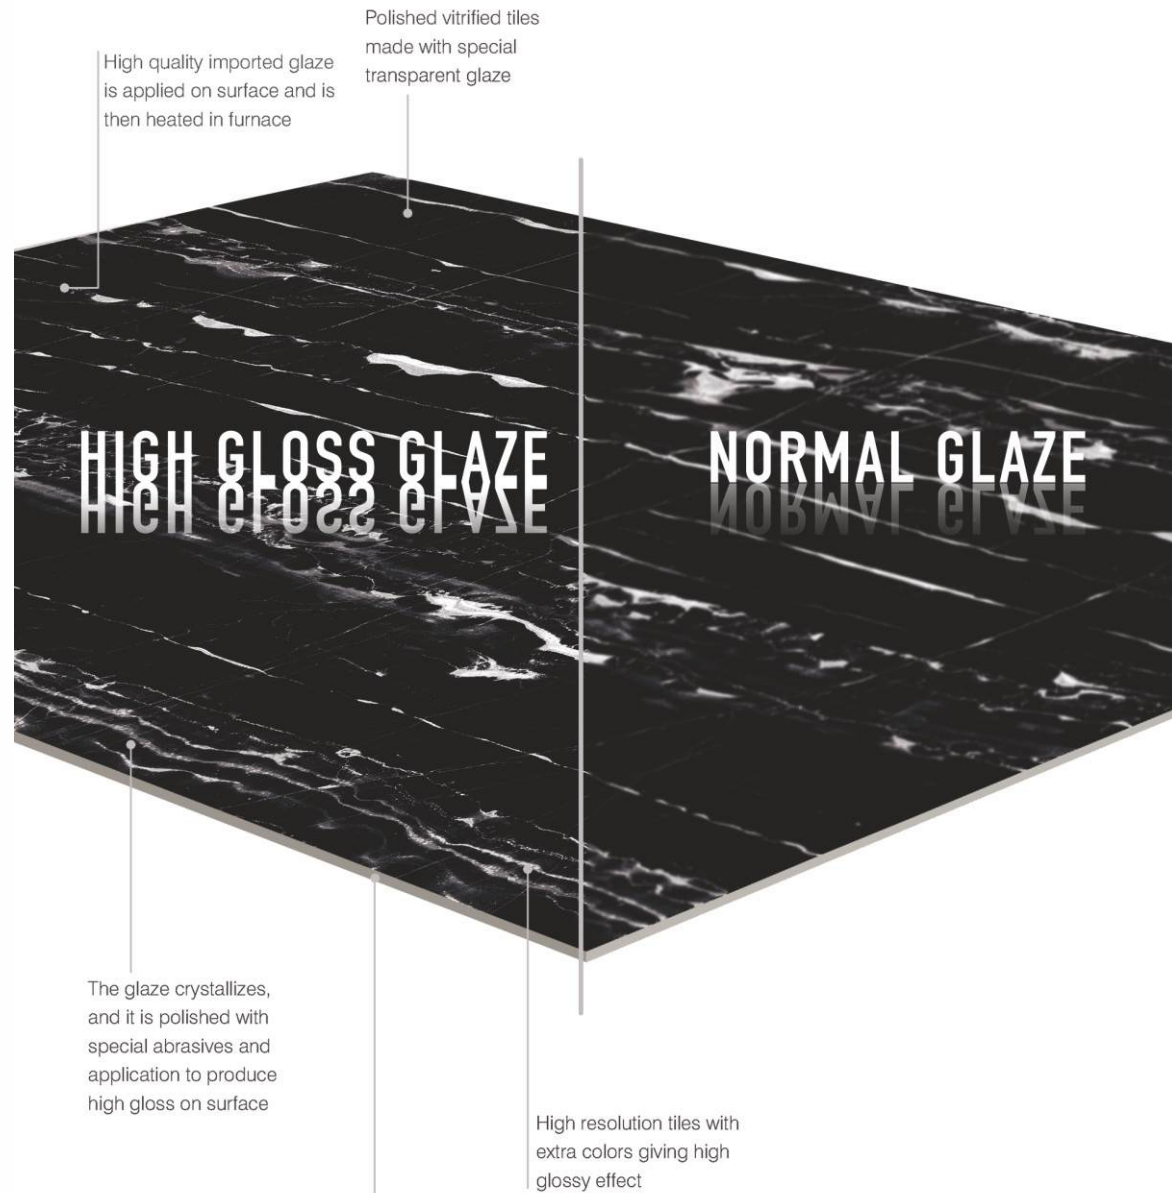

Wall
BM-1013
60X120cm
Floor
BM-1013
60X120cm

**GLAZED
PORCELAIN TILES**

Finish:
POLISHED

Thickness:
9 mm

60x
120cm

BM-1013

⊞ R-1

BM-1016

⊞ R-1

HIGH GLOSS FINISH

High quality imported glaze is applied on surface and is then heated in furnace

Polished vitrified tiles made with special transparent glaze

The glaze crystallizes, and it is polished with special abrasives and application to produce high gloss on surface