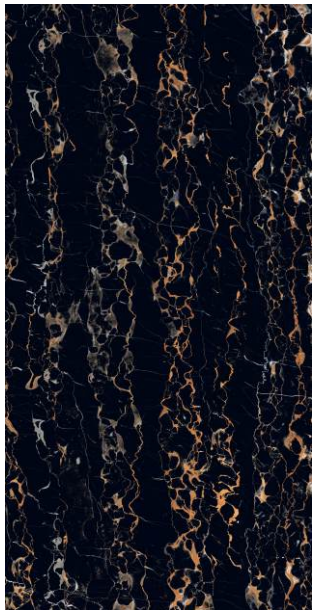

GRIGIO OROBICO  R-3

FUSION ART  R-4

60x
120cm

**GLAZED
PORCELAIN TILES**

**Finish:
HIGH GLOSS**

**Thickness:
9 mm**

Floor
GRIGIO OROBICO
60X120cm

PORTORO SILVER 

NERO MERQUINA 

VINTAGE GOLD 

60x
120cm

**GLAZED
PORCELAIN TILES**

**Finish:
HIGH GLOSS**

**Thickness:
9 mm**

Wall
NERO MERQUINA
60X120cm
Floor
NERO MERQUINA
60X120cm

Wall
VOLCANO BRONZE
60X120cm
Floor
VOLCANO BEIGE
60X120cm