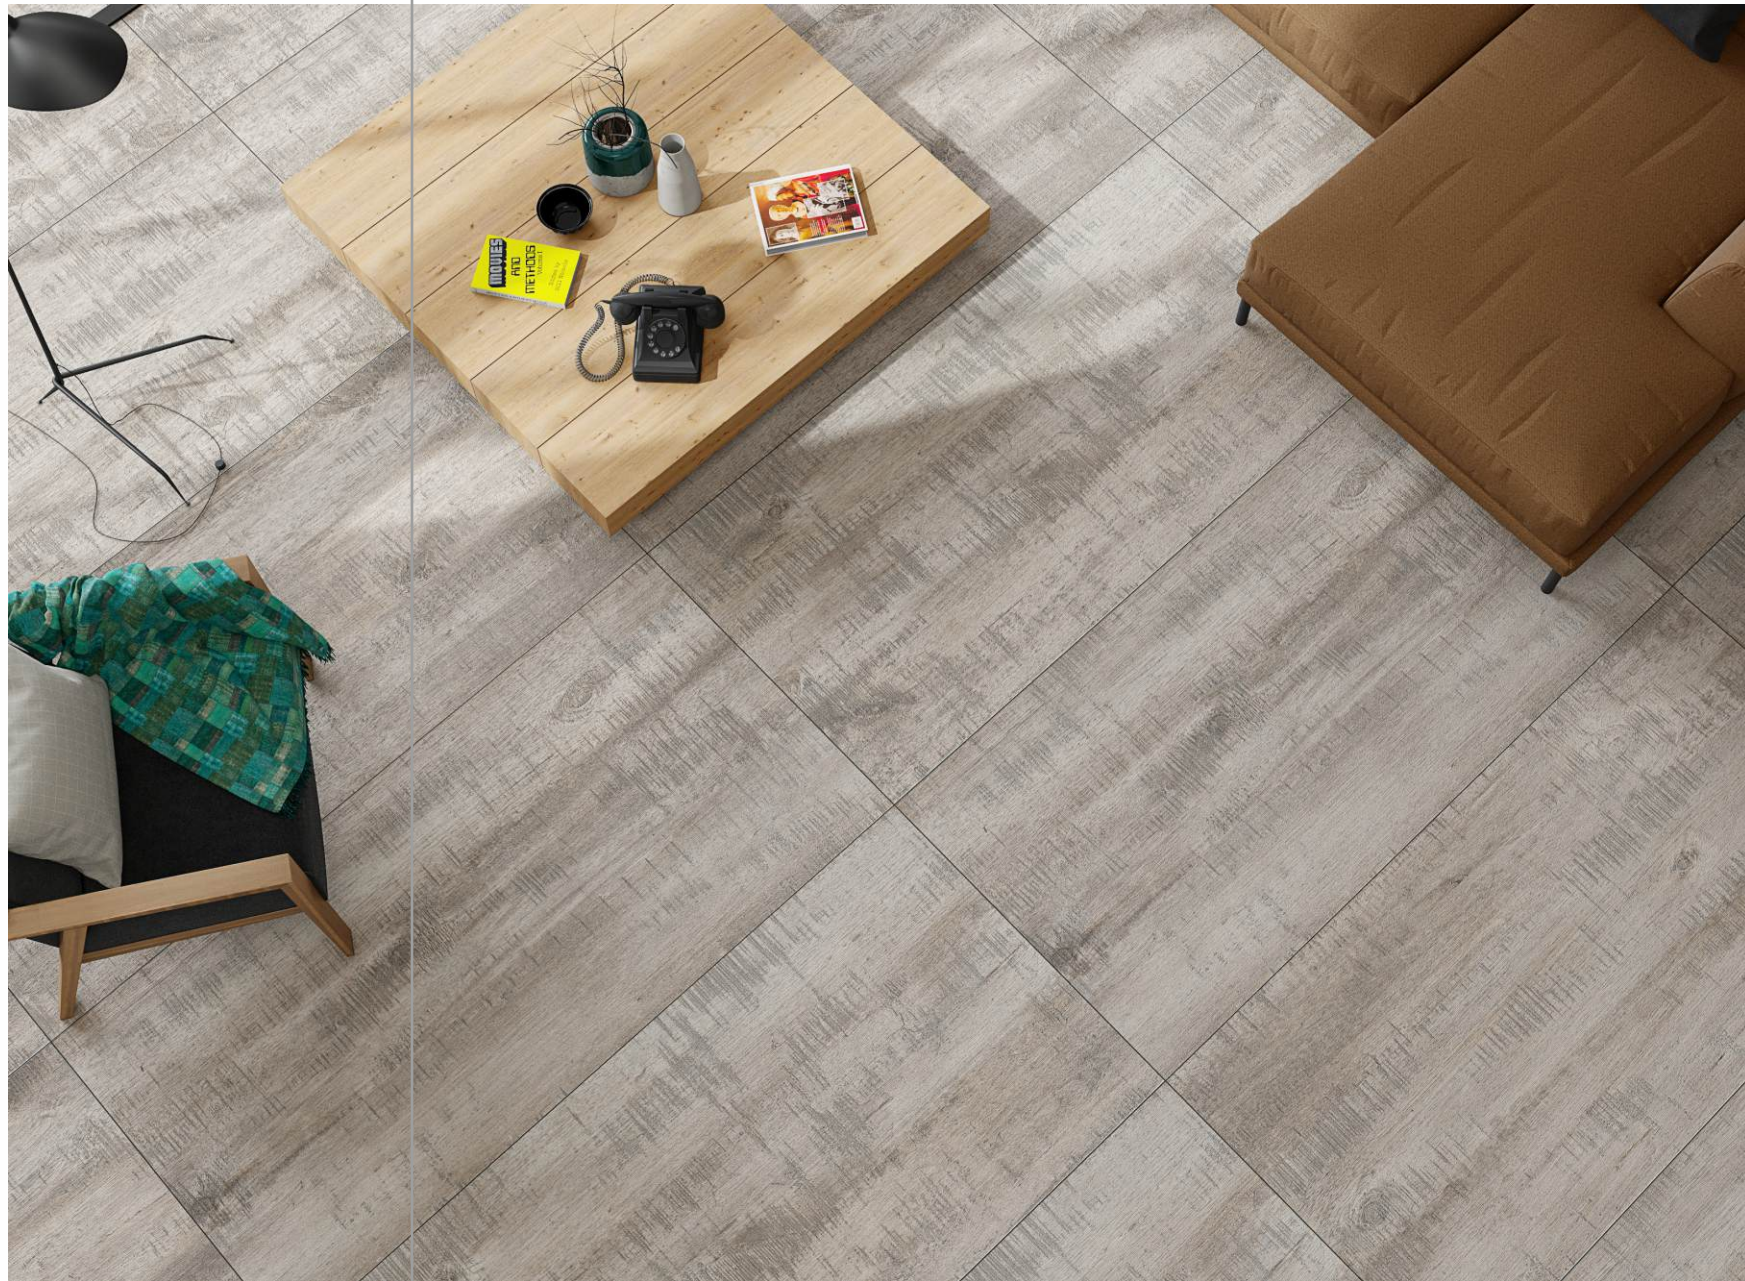

**GLAZED
PORCELAIN TILES**

Finish:
MATT PUNCH

Thickness:
9 mm

Floor
SEQUOIA CENIZA
60X120cm