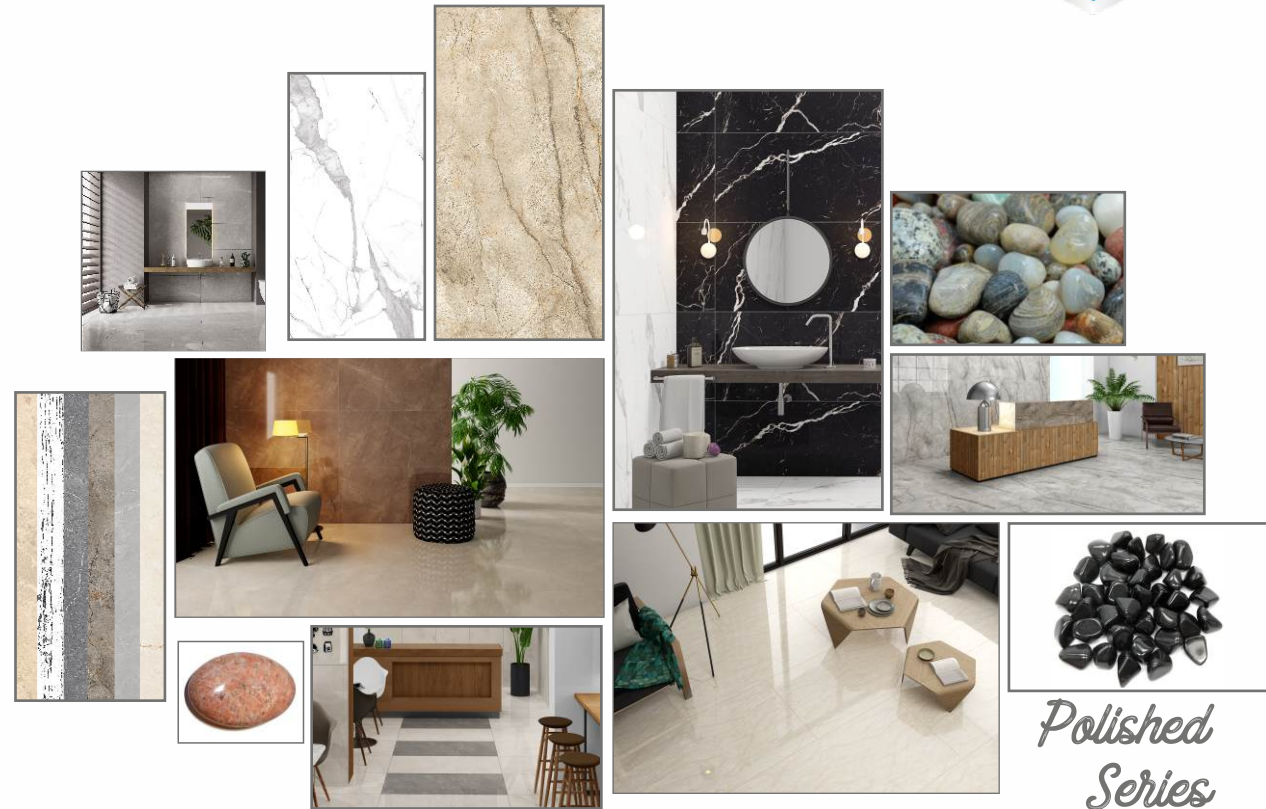

60x120cm GLAZED PORCELAIN TILES