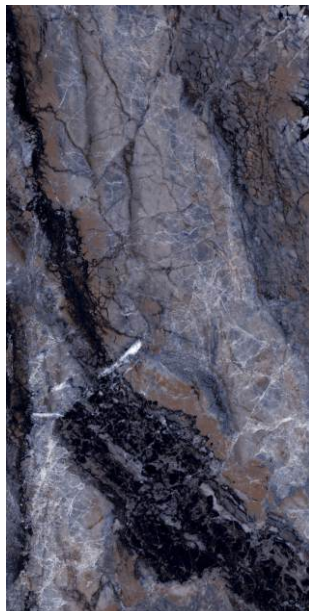

**GLAZED
PORCELAIN TILES**

**Finish:
HIGH GLOSS**

**Thickness:
9 mm**

60x
120cm

VOLCANO BRONZE R-3

VOLCANO BLUE R-3

VOLCANO BLACK R-3

QUANTUM BLUE 