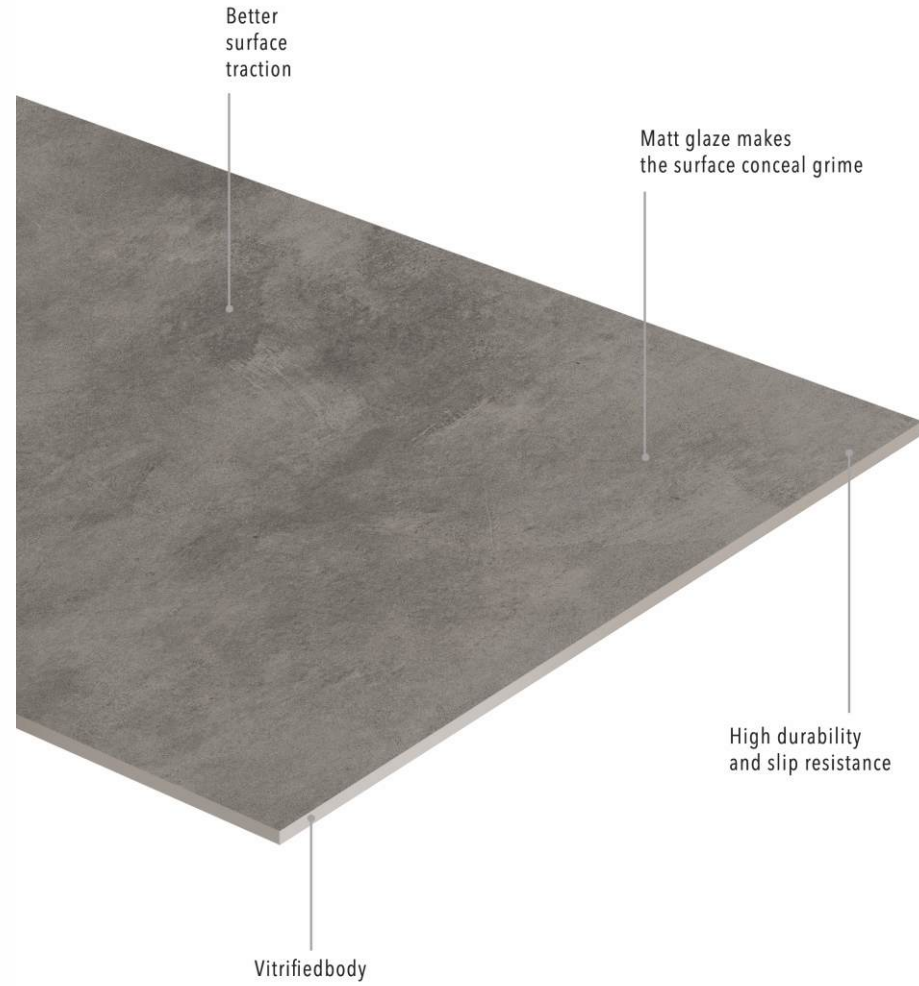

QUANTUM PINK 

QUANTUM BROWN 

60x
120cm

**GLAZED
PORCELAIN TILES**

**Finish:
HIGH GLOSS**

**Thickness:
9 mm**

Floor
QUANTUM PINK
60X120cm

MATT FINISH