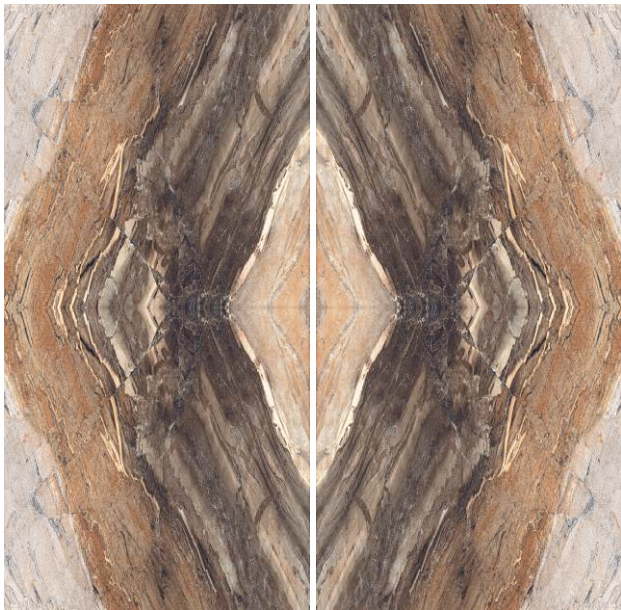

BM-1009

R-1

60x
120cm