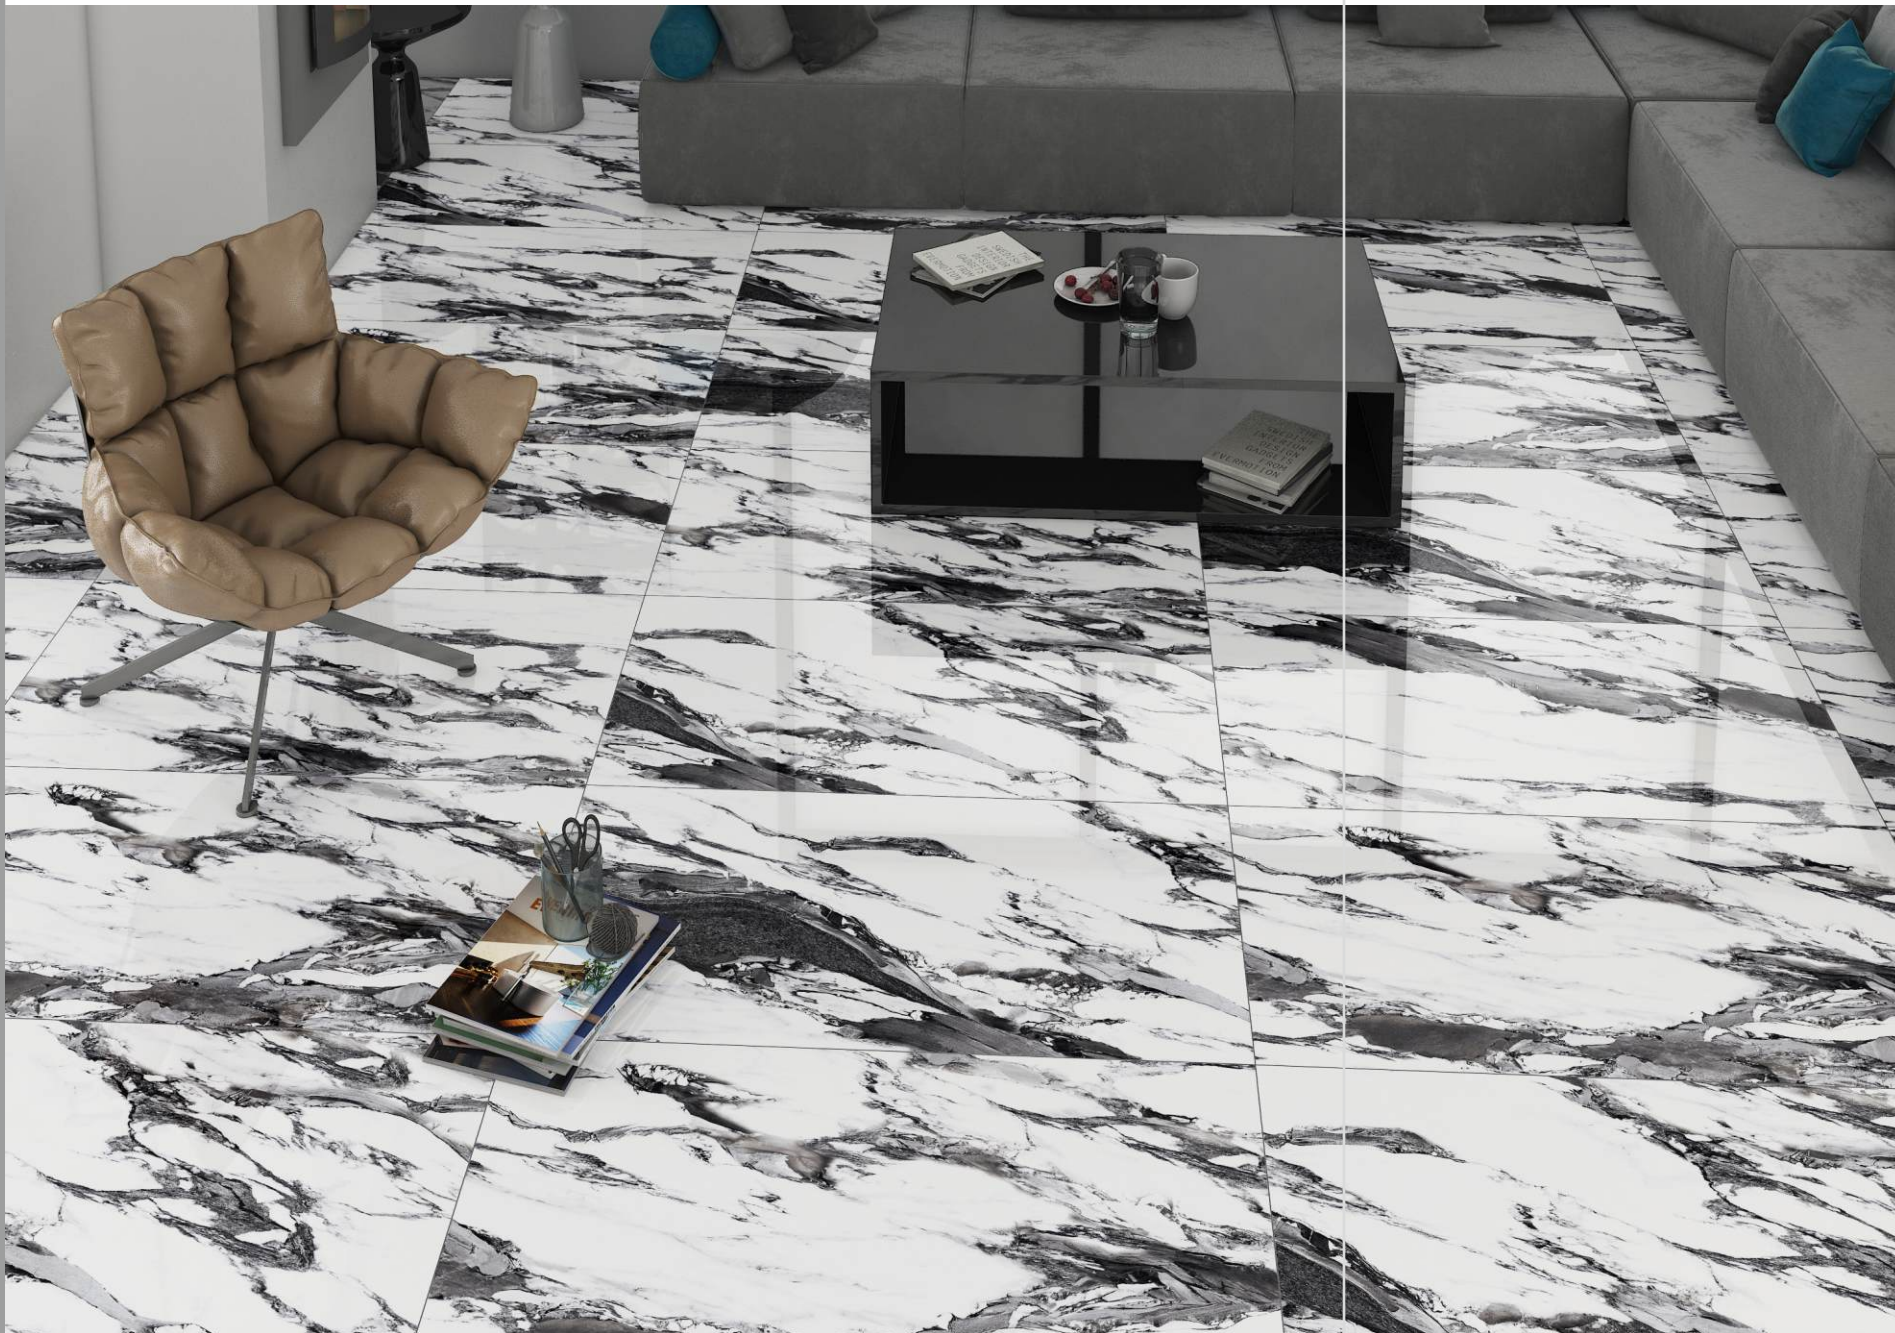

Floor
CULCATA RENOIR
60X120_{CM}