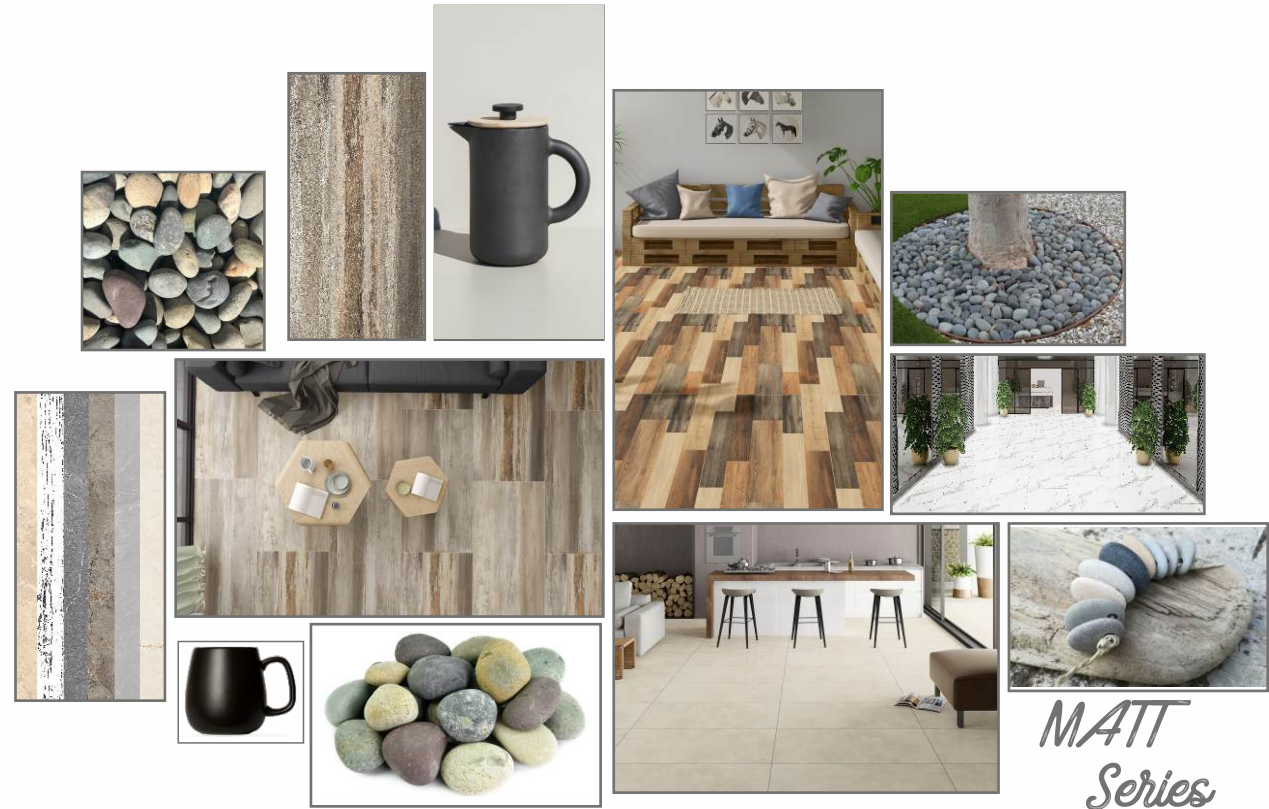

60x120cm GLAZED PORCELAIN TILES